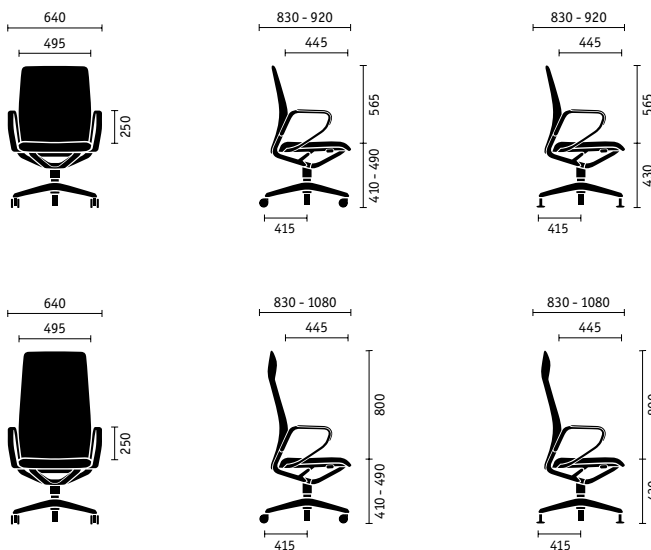

Sustainability down to the last detail.

Sustainability and quality “Made in Germany” have been key company principles at Sedus for more than 50 years. Principles that Sedus *se:line* also embody and which are reflected in recycling-oriented product design, ecologically tested materials, resource and energy-conscious manufacturing and ongoing quality tests.

Using leathers, which are only sourced from South Germany and Austria, therefore ensuring short and environmentally friendly transport routes, is also part of the Sedus philosophy of sustainability. Another manufacturing advantage: the perfect chrome surfaces come from a modern electroplating facility, which has a processing plant that removes production residues from the water. Another advantage: *se:line* is extremely durable thanks to the skilled workmanship and timeless design.

More information is available at www.sedus.com

Company:

Sedus *se:line*:

Sedus operates globally in accordance with the principles of the UN Global Compact on human rights, labour standards, environmental protection and fighting corruption.

Further information and planning details available to download at: www.sedus.com