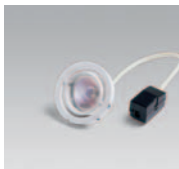

SASSO 80 K SPOTLIGHT QR-CBC51 GU5.3
QR-CBC51 GU5.3
CAPACITY **H (MM)** **CODE**
1x50W 170 060-6129#