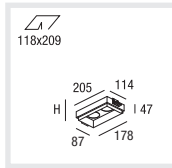

INVISIBLE SQUARE MINI HOUSING 2 lamps
COLOUR
white gypsum **CODE**
060-02027

Order spotlight separately!