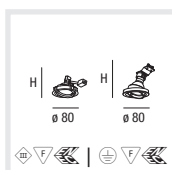

Type

BUBBLE MINI HOUSING
COLOUR
 white gypsum **CODE**
 060-02817
 Order spotlight separately!

BUBBLE MEDIUM HOUSING
COLOUR
 white gypsum **CODE**
 060-02917
 Order spotlight separately!

Spotlight

SASSO 80 K SPOTLIGHT LED 24V DC
e² LED
CAPACITY **H (MM)** **CODE**
 3x1,1W 97 052-1310#1#M
 052-... 4... 2700K 89 lm/led
 5... 3000K 89 lm/led
 6... 4000K 102 lm/led
 8... 6000K 118 lm/led