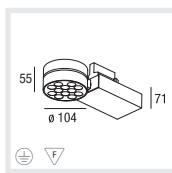

Ra90+ LED

TIMO LED WHITE MIX DALI

CAPACITY	CODE
12x1,1W	053-132103#_
053-...S... spot 6°	
M... medium 15°	
F... flood 24°	
W... wide flood 80°