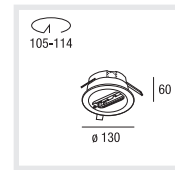

Einputzdose Punktauslass
Recessed housing/point outlet
Rosone per incasso nel soffitto

COLOUR **CODE**
grey 282-XTSA76
black 282-XTSA77
white 282-XTSA78