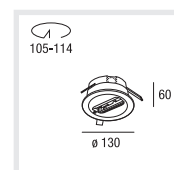

COLOUR	CODE
grey	282-X TSA76
black	282-X TSA77
white	282-X TSA78