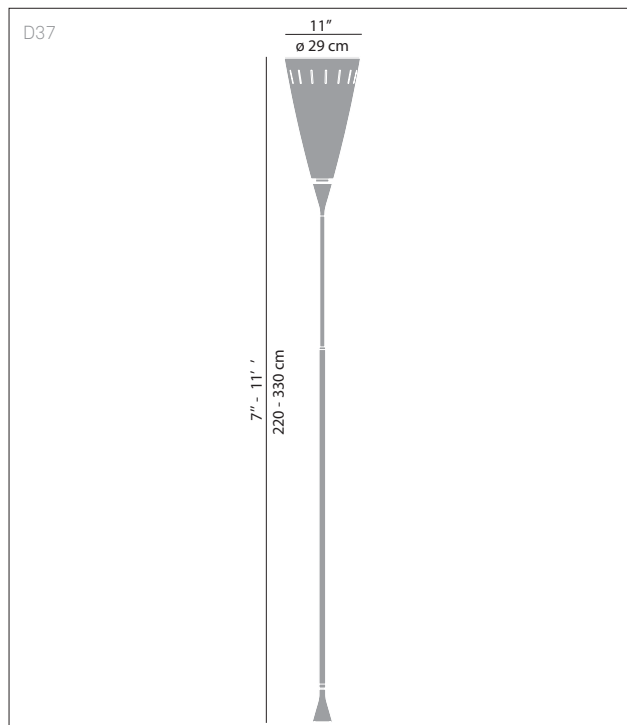

# CHICHIBIO

amedeo g. cavalchini, domenico perrucci

D37

Lamp

-  250W  
HSGST/F  
E27
-  105W  
HSGSA  
E27  
energy saver

Materials  
truncated cone-shaped polycarbonate diffuser aluminium stem

Structure finishes  
 painted alu

Diffuser finishes  
 white opal

Note