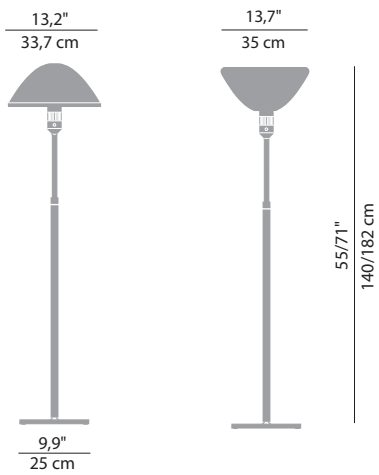

D60 t. (dimmer) D60 t.i.

Lamp

D60

Materials

aluminium body opaline blown glass diffuser

Structure finishes

alu

Diffuser

opal

Note

the cylindrical form of the lamp holder makes the assembly and disassembly of the components easier