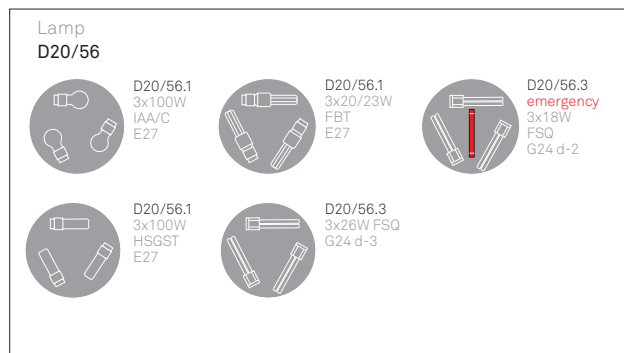

# METROPOLI

alberto meda, paolo rizzato, riccardo sarfatti

D20

Materials  
die-cast aluminium body moulded glass or polycarbonate diffuser

Structure finishes

white       painted alu       polished

Diffuser finishes

opaline polycarbonate       prismatic glass

Note  
incandescent and halogen versions are only with glass diffuser  
emergency versions are not ENEC

IP65 (\*)    

(\*) with kit for polycarbonate diffuser only