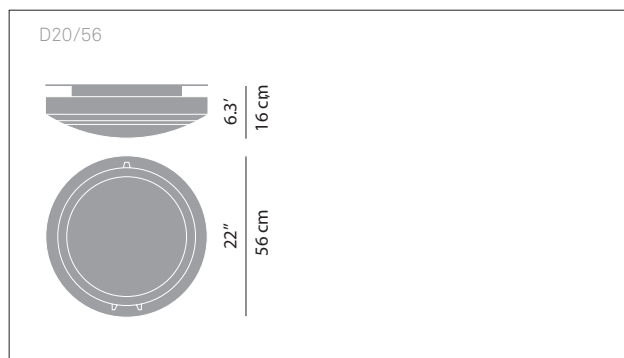

# METROPOLI

alberto meda, paolo rizzato, riccardo sarfatti

D20

Materials  
die-cast aluminium body moulded glass or polycarbonate diffuser

Structure finishes

white       painted alu       polished

Diffuser finishes