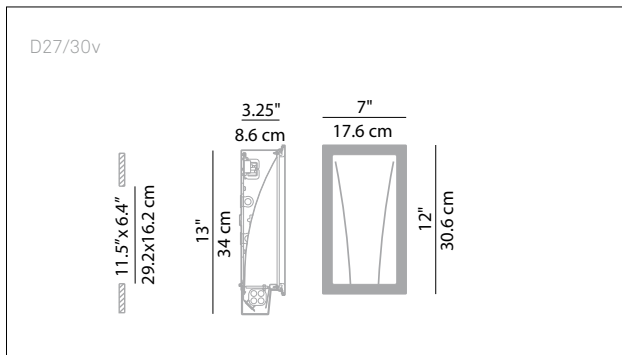

ORCHESTRA

alberto meda, paolo rizzato

D27

Materials

metal-coated metal built-in box with separate removable pocket (fitted behind) smoothed and oxidized aluminium sheet reflector semi-expanded self-extinguishing NORYL frames