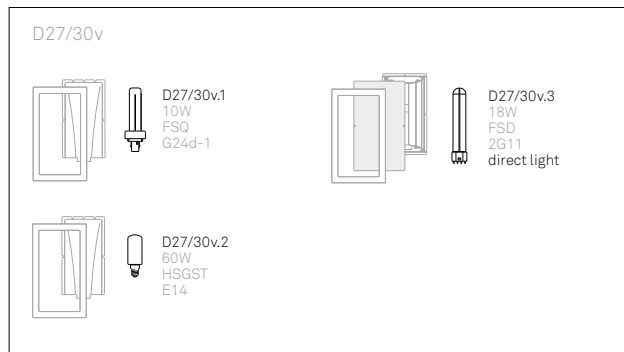

ORCHESTRA

alberto meda, paolo rizzato

D27

Materials

metal-coated metal built-in box with separate removable pocket (fitted behind) smoothed and oxidized aluminium sheet reflector semi-expanded self-extinguishing NORYL frames