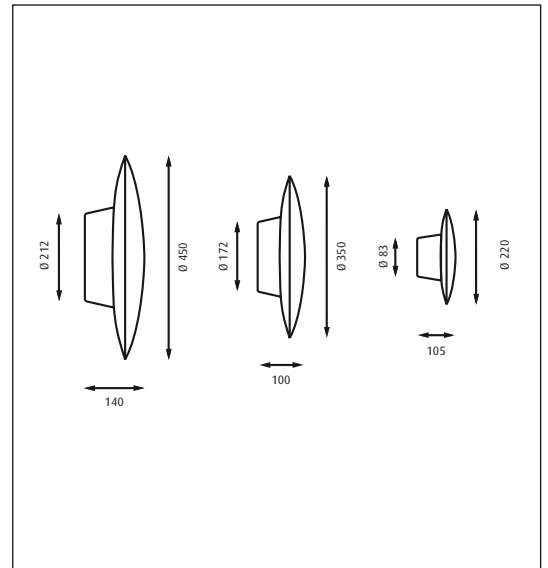

Class

Ingress protection, Ceiling: IP20, Wall: IP44 (Ø 220; Ceiling: IP20, Wall: IP21). Electric shock protection I w. ground. ⚡