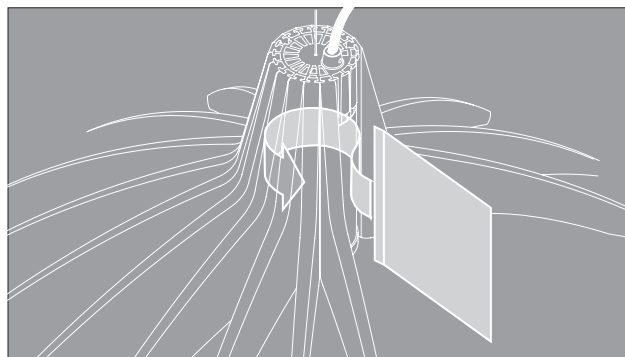

AGAVE

diego rossi, raffaele tedesco

D49

Materials
polycarbonate ceiling rose polycarbonate body injection-moulded transparent methacrylate ribs

Ceiling-rose finishes
 white

Filters
 blue yellow red amber

Note
four filters which can be superimposed create striking colour effects