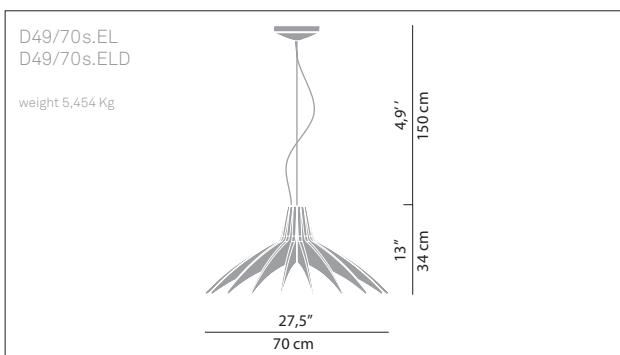

AGAVE

diego rossi, raffaele tedesco

D49

Materials
polycarbonate ceiling rose polycarbonate body injection-moulded transparent methacrylate ribs

Ceiling-rose finishes
 white

Filters
 blue yellow red amber

Note
four filters which can be superimposed create striking colour effects