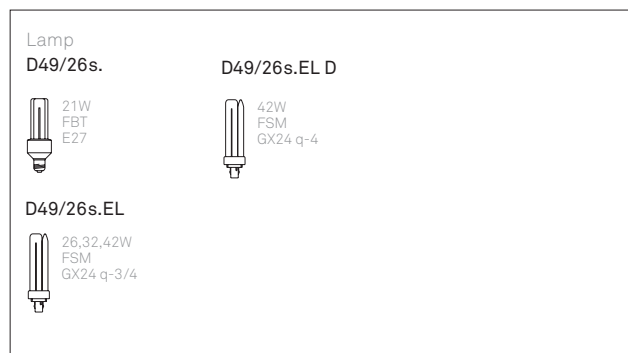

AGAVE

diego rossi, raffaele tedesco

D49

Materials
polycarbonate ceiling rose polycarbonate body injection-moulded transparent methacrylate ribs

Ceiling-rose finishes
 white

Filters
 blue yellow red amber

Note
four filters which can be superimposed create striking colour effects

(*) Note: EL version may require functional earthing