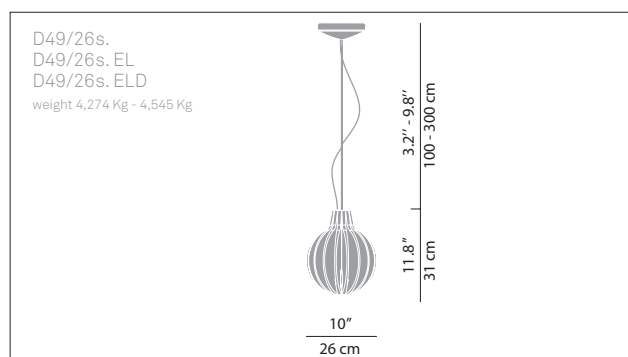

AGAVE

diego rossi, raffaele tedesco

D49

Materials
polycarbonate ceiling rose polycarbonate body injection-moulded transparent methacrylate ribs

Ceiling-rose finishes
 white

Filters
 blue yellow red amber

Note
four filters which can be superimposed create striking colour effects