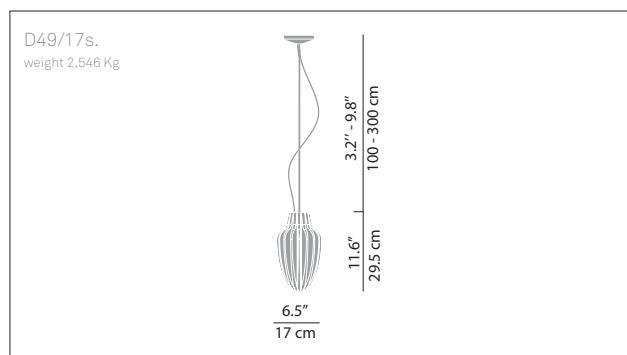

AGAVE

diego rossi, raffaele tedesco

D49

Materials
polycarbonate ceiling rose polycarbonate body injection-moulded transparent methacrylate ribs

Ceiling-rose finishes
 white

Filters
 blue yellow red amber

Note
four filters which can be superimposed create striking colour effects