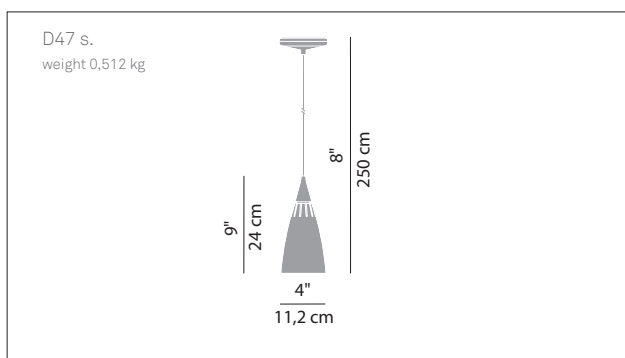

C - SPOT

perrucci domenico, cavalcanti amedeo

D47

Materials
polycarbonate with stainless steel support

Structure finishes
 polished

Shade finishes
 white

Note