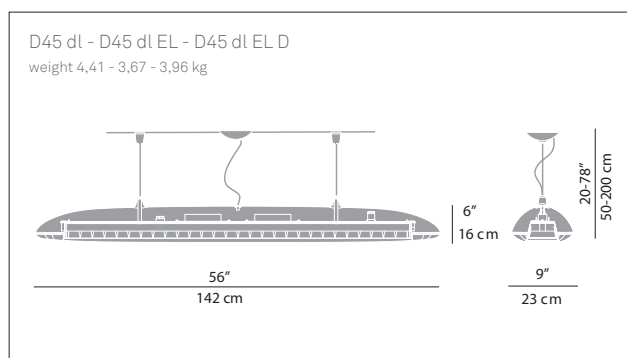

HAPPY HAPPY

ejhead jan, stratimirovic aleksandra

D45

(not available in Sweden)

Materials
polyethylene aluminium grid polycarbonate filter

Structure finishes
 semi-transparent satin finished

Filters
 blue red green yellow