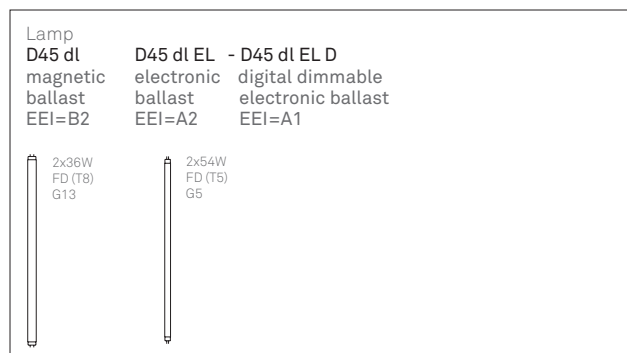

HAPPY HAPPY

ejhead jan, stratimirovic aleksandra

D45

(not available in Sweden)

Materials
polyethylene aluminium grid polycarbonate filter

Structure finishes
 semi-transparent satin finished

Filters
 blue red green yellow