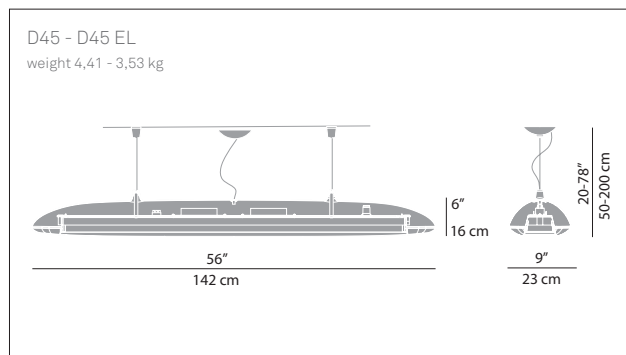

HAPPY HAPPY

ejhead jan, stratimirovic aleksandra

D45

(not available in Sweden)

Materials
polyethylene aluminium grid polycarbonate filter

Structure finishes
 semi-transparent satin finished

Filters
 blue red green yellow