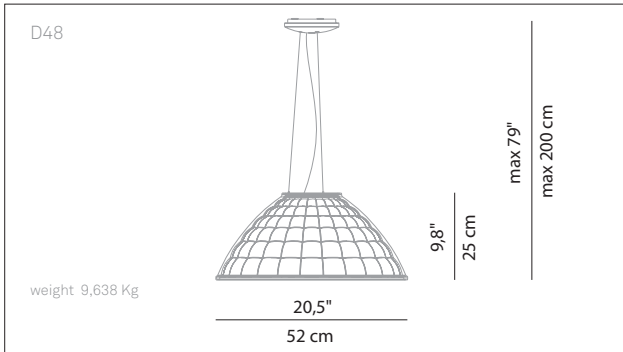

# STARGLASS

paolo rizzato

D48

Materials  
aluminium stem blown glass diffuser bodies

Structure finishes  
 alu

diffuser finishes  
 transparent

Note