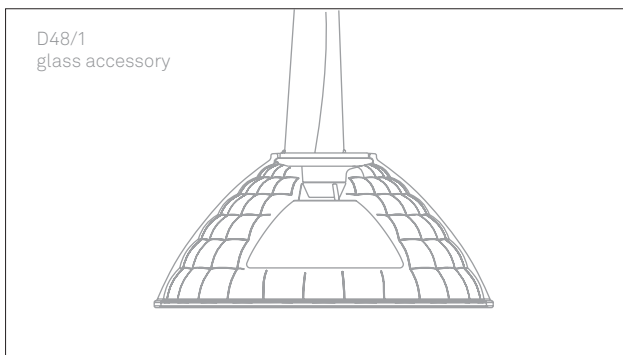

# STARGLASS

paolo rizzato

D48

Materials  
aluminium stem blown glass diffuser bodies

Structure finishes  
 alu

diffuser finishes  
 transparent

Note