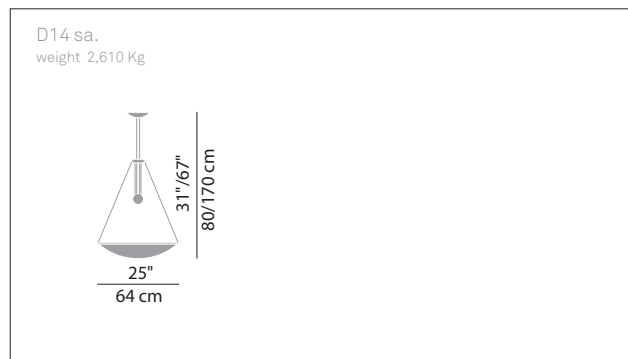

TRAMA

luciano balestrini, paola longhi

D14

Materials
aluminium body weft-silkscreened polycarbonate diffuser pyrex glass for safety

Structure finishes
 alu

Diffusor finishes
 white

Note
two magnets hold the diffuser for allowing easy opening in applique version