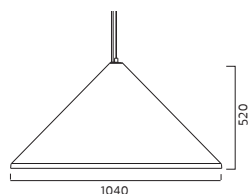

**Installation:** Wire and cable pendant, 2 m, other lengths on request.

**Connection:** Terminal block 3x2,5mm<sup>2</sup>, when HFF terminal block 5x4mm<sup>2</sup>.

**Design:** Thomas Bernstrand 2007