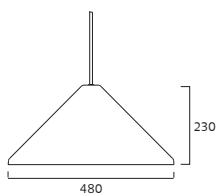

**Installation:** Wire and cable pendant, 2 m, other lengths on request.

**Connection:** Terminal block 3x2,5mm<sup>2</sup>, when HFF terminal block 5x4mm<sup>2</sup>.

**Design:** Thomas Bernstrand 2007