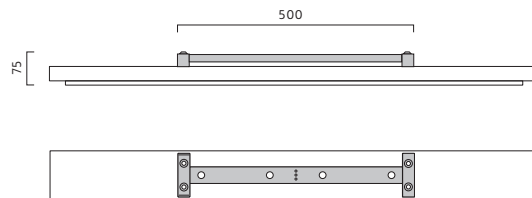

BESKRIVNING/DESCRIPTION	ART
Takfäste/Ceiling-fitting	7316-1-38

BESKRIVNING/DESCRIPTION	ART
Gavel, höger/End panel, right	7317-1-38
Gavel, vänster/End panel, left	7318-1-38