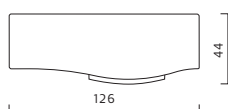

**SYMMETRISK INDIREKT/ASYMMETRISK DIREKT.
SYMMETRICAL INDIRECT/ASYMMETRICAL DIREKT.**

W	L/MM	KG	ART
2x14W/T5	725	1,7	7110-1-38
2x14W/T5	725	1,7	7110-1-38HFF
2x21W/T5	900	2,1	7110-2-38
2x21W/T5	900	2,1	7110-2-38HFF
2x28W/T5	1250	2,9	7110-3-38
2x28W/T5	1250	2,9	7110-3-38HFF
4x14W/T5	1450	3,3	7110-4-38
4x14W/T5	1450	3,3	7110-4-38HFF
2x35W/T5	1550	3,4	7110-5-38
2x35W/T5	1550	3,4	7110-5-38HFF
4x21W/T5	1800	4,1	7110-6-38
4x21W/T5	1800	4,1	7110-6-38HFF
4x28W/T5	2450	6,2	7110-7-38
4x28W/T5	2450	6,2	7110-7-38HFF
4x35W/T5	3050	7,9	7110-8-38
4x35W/T5	3050	7,9	7110-8-38HFF

HFF = Dimmbart driftdon. Fördunklas via SwitchDIM alt. DSI.

HFF = Dimmable ballast Tridonic ECO, dimmable with Switch-DIM or DSI.

Finish: Anodized aluminium with rigid louvre. Acrylic dustcover on the top.

Installation: Fixture for installation in systems or single. As pendant-, wall-, ceiling- or shelffixture. End panels, fittings are not included. Accessories See page 20-21.

Connection: 2xterminal-block 3x4mm². One on each side. Cable and plug available as accessory. See page 20-21.

Design: Per Sundstedt.