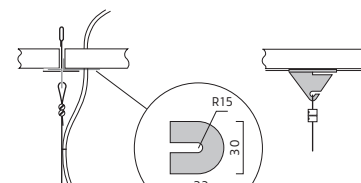

BESKRIVNING/DESCRIPTION	ART
Pendelfäste för T-profil 2 fästen och 1 kabelgenomföringsbricka <i>Fitting for T-profile, 2 fittings and 1 cable plate</i>	7320-1-38