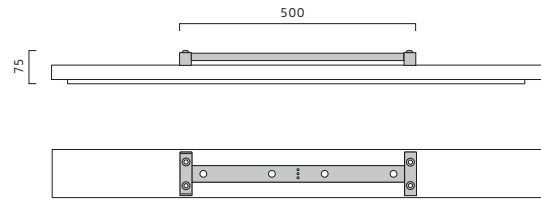

BESKRIVNING/DESCRIPTION	ART
Pendelupphäng, enkelt, 1 par. <i>Wire pendant, single. 1 pair</i>	7300-1-38

BESKRIVNING/DESCRIPTION	ART
Takfäste/Ceiling-fitting	7316-1-38