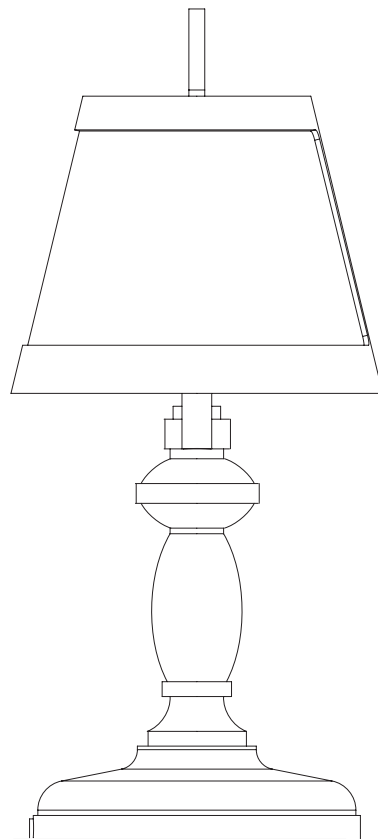

Designer	Studio Job
Year of design	2005
Material	Wooden base, paper and cardboard
Additional	This product is for indoor use only

Detailing

The Paper furniture range from Studio Job has a beautiful layered paper finish.

Please refer to the manual for more information

Colour

White

Technical

E14 x 2
40 W MAX type B
Cable length 2,5 M (black)
Europlug

E12 x 2
40 W MAX type B
Cable length 2,5 M (black)
US 2-pin plug

Packaging

H 85 cm | 33.5"
W 48 cm | 18.9"
D 48 cm | 18.9"

Main dimensions

37cm | 14.6"

84cm | 33.1"