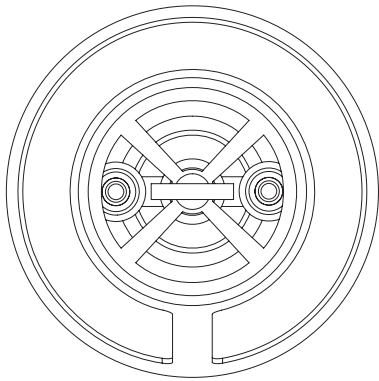

Please refer to the manual for more information

Colour

White

Technical

E14 x 2
40 W MAX type B
Cable length 2,5 M (black)
Europlug

E12 x 2
40 W MAX type B
Cable length 2,5 M (black)
US 2-pin plug

Packaging

H 85 cm | 33.5"
W 48 cm | 18.9"
D 48 cm | 18.9"

Main dimensions

37cm | 14.6"

84cm | 33.1"