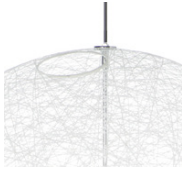

Detailing

The Random light has a small opening to help with changing the light bulb.

Please refer to the manual for more information