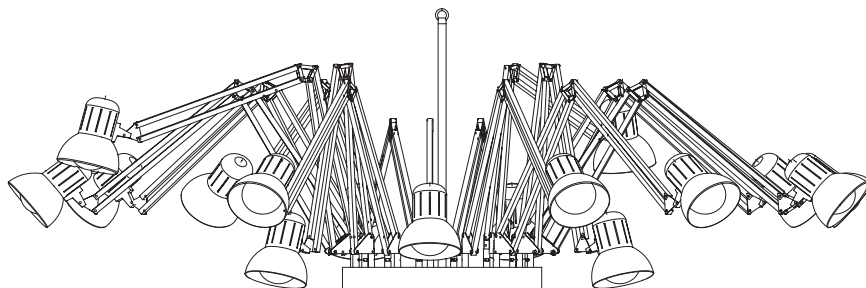

E27 x I6
60 W MAX type A, R or G
Cable length 4M (black)
Suspended by steel cable
10M cable available on request
Plastic black canopy (black version)
Plastic white canopy (white version)

E26 x I6
60W MAX type A, R or G
Cable length 4M (black)
Suspended by steel cable
10M cable available on request
Chrome canopy

Packaging

H 68 cm | 26.7"
W 87 cm | 34.3"
D 73 cm | 28.7"

Colli 1/1

Product weight:

14,5 KG | 32 lb

With packaging:

22,5 KG | 50 lb

Cleaning Instructions

The Dear Ingo can and be cleaned effectively using a regular household dust cloth or feather duster. Lightly dust over each task lamp whilst it is not illuminated.

m o o o i[®]

Main dimensions

min. 80cm max. 240cm | min. 31.5" max. 94.5"