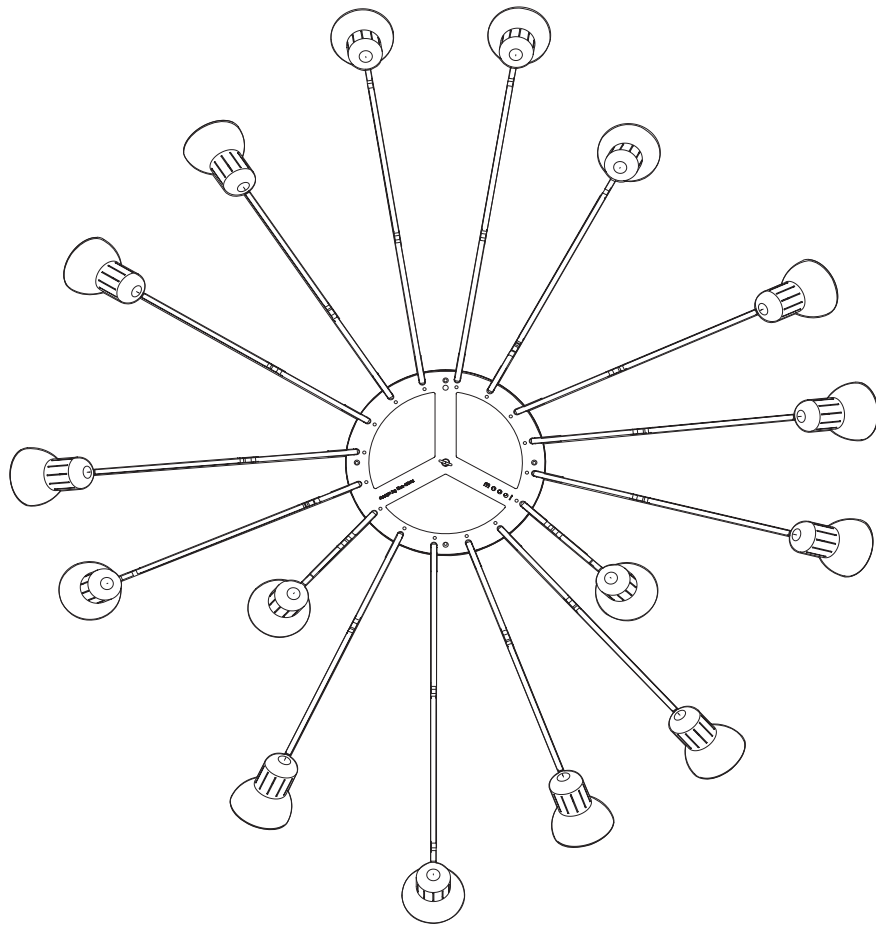

m o o o i[®]

Dear Ingo

Ron Gilad's hybrid objects combine material with aesthetic play; they sit on the fat delicious line between the abstract and the functional.

Designer	Ron Gilad
Year of design	2003
Material	Powder-coated steel
Additional	Care is required when arranging the task lamp composition

E27 x I6
60 W MAX type A, R or G
Cable length 4M (black)
Suspended by steel cable
10M cable available on request
Plastic black canopy (black version)
Plastic white canopy (white version)

E26 x I6
60W MAX type A, R or G
Cable length 4M (black)
Suspended by steel cable
10M cable available on request
Chrome canopy

The Dear Ingo can and be cleaned effectively using a regular household dust cloth or feather duster. Lightly dust over each task lamp whilst it is not illuminated.

m o o o i[®]

Main dimensions

min. 80cm max. 240cm | min. 31.5" max. 94.5"