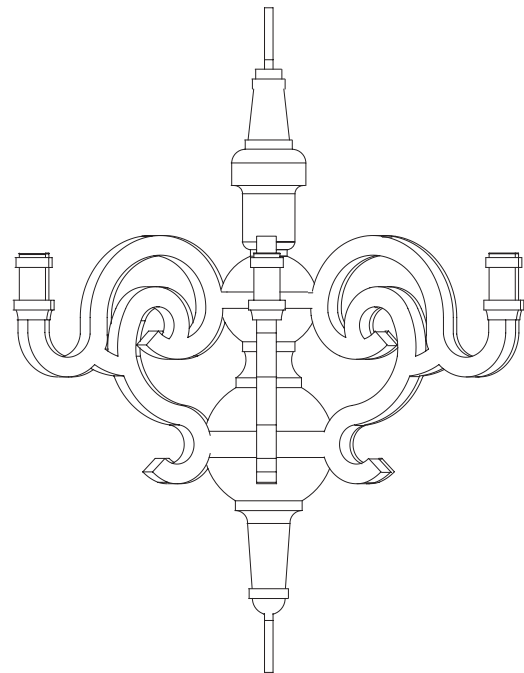

## Technical

E14 x 6  
40 W MAX type B  
Cable length 4M (black)  
10M cable available on request  
Paper canopy

E12 x 6  
40 W MAX type B  
Cable length 4M (black)  
10M cable available on request  
Chrome canopy

## Packaging

H 115 cm | 45.3"  
W 100 cm | 39.4"  
D 90 cm | 35.4"

Colli 1/1

Product weight:  
10,5 KG | 23,1 lb

With packaging:  
19 KG | 41,9 lb

---

## Main dimensions

90cm | 35.4"

101.5cm | 40"