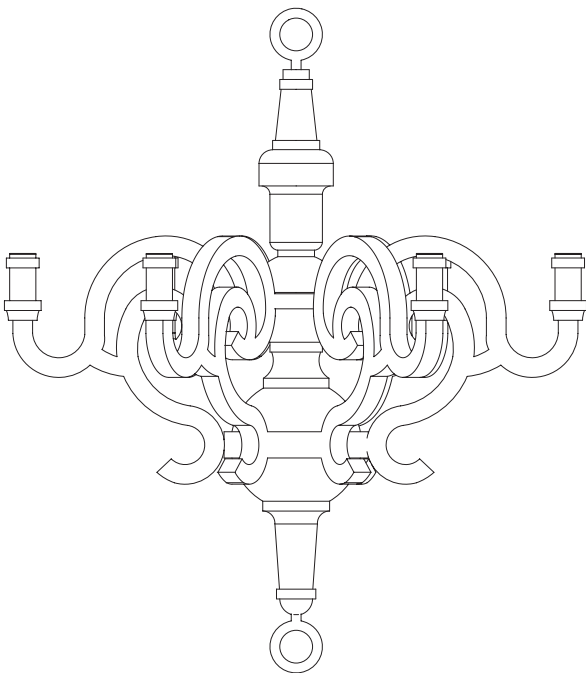

## Technical

E14 x 6  
40 W MAX type B  
Cable length 4M (black)  
10M cable available on request  
Paper canopy

E12 x 6  
40 W MAX type B  
Cable length 4M (black)  
10M cable available on request  
Chrome canopy

## Packaging

H 115 cm | 45.3"  
W 100 cm | 39.4"  
D 90 cm | 35.4"

Colli 1/1

Product weight:  
10,5 KG | 23,1 lb

With packaging:  
19 KG | 41,9 lb

---

## Main dimensions

90cm | 35.4"

101.5cm | 40"