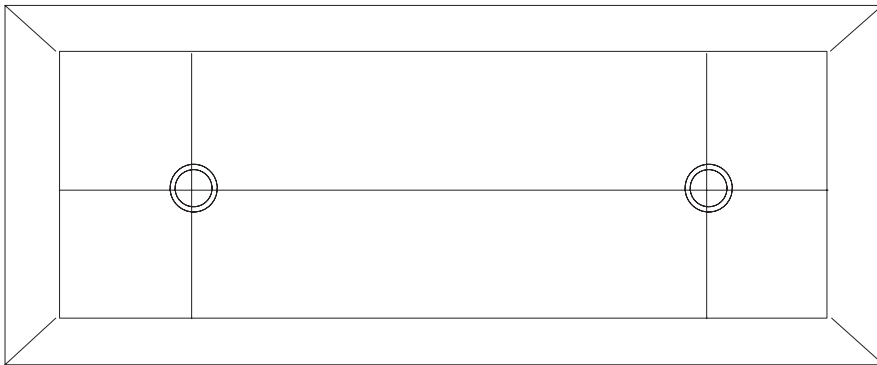

Main dimensions

Optional ceiling cap

72cm | 28.3"

5cm | 2"

9cm | 3.5"

61,5cm | 24.2"

Shade

105cm | 41.3"

47cm | 18.5"