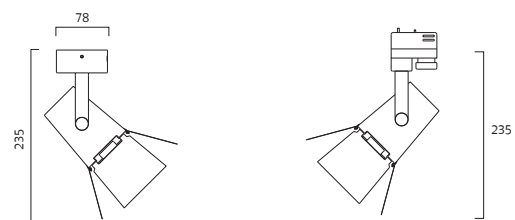

Alternativ ljuskälla GU10/Alternative light source GU10

LED 3W	L70024

Finish: Ceiling fixture with adjustable spotlight. Painted steel and die-casted aluminium.

Connection: Fixed installation, terminal block 2x2, 5mm² or with adapter for 3-circuit track installation.

Design: Thomas Bernstrand, Mattias Ståhlbom.