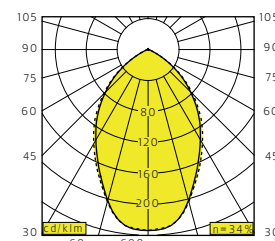

Utan reflektor/Without reflector

Med reflektor/With reflector