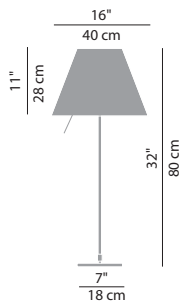

D13 i.f. - D13 i.f. flu (fixed, on/off switch)

Lamp
D13 i.f.

150W
IAA/W
E27

105W
HSGSA
E27
energy saver

Lamp
D13 i.f. flu

18W
FSM
GX24q-2

Materials

aluminium stem interchangeable polycarbonate silkscreened shade