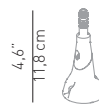

D33N/3
universal joint