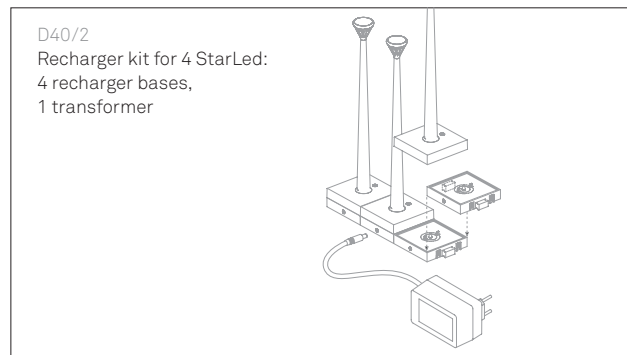

# STARTED LIGHT

alberto meda, paolo rizzato

D40

Note  
like a mobile phone, for recharging, place on the recharger strip powered by the transformer  
the lamp operates with three RECHARGEABLE AA size NiMH (Nickel Metal Hydride) for a life of about 4 hours