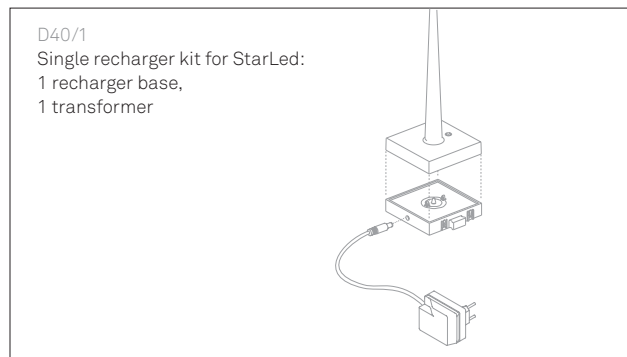

# STARTED LIGHT

alberto meda, paolo rizzato

D40

Note  
like a mobile phone, for recharging, place on the recharger strip powered by the transformer  
the lamp operates with three RECHARGEABLE AA size NiMH (Nickel Metal Hydride) for a life of about 4 hours