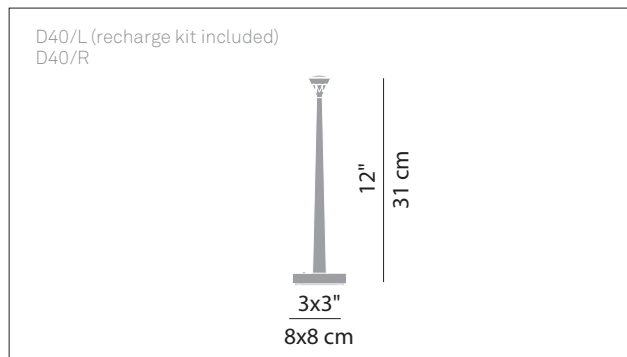

# STARTED LIGHT

alberto meda, paolo rizzato

D40

Note  
like a mobile phone, for recharging, place on the recharger strip powered by the transformer  
the lamp operates with three RECHARGEABLE AA size NiMH (Nickel Metal Hydride) for a life of about 4 hours