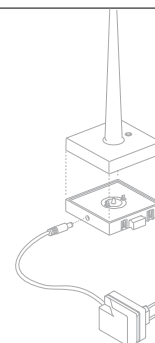

STARTED LIGHT

alberto meda, paolo rizzato

D40

D40/L (recharge kit included)
D40/R

D40/1
Single recharger kit for StarLed:
1 recharger base,
1 transformer

Lamp
1 white LED

D40/2
Recharger kit for 4 StarLed:
4 recharger bases,
1 transformer

like a mobile phone, for recharging, place on the recharger strip powered by the transformer
the lamp operates with three RECHARGEABLE AA size NiMH (Nickel Metal Hydride) for a life of about 4 hours