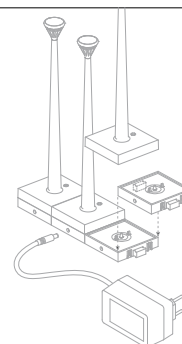

STARTED LIGHT

alberto meda, paolo rizzato

D40

D40/L (recharge kit included)
D40/R

D40/1
Single recharger kit for StarLed:
1 recharger base,
1 transformer

Lamp
1 white LED

D40/2
Recharger kit for 4 StarLed:
4 recharger bases,
1 transformer

like a mobile phone, for recharging, place on the recharger strip powered by the transformer
the lamp operates with three RECHARGEABLE AA size NiMH (Nickel Metal Hydride) for a life of about 4 hours