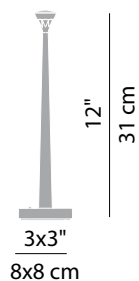

STARTED LIGHT

alberto meda, paolo rizzato

D40

D40/L (recharge kit included)
D40/R