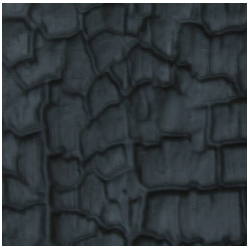

m o o o i[®]

Smoke Chair

Furniture finished with fire. The beauty and character of burned wood is now captured in a long lasting material, creating the strange sensation of sitting on burnt furniture.

Designer	Maarten Baas
Year of design	2002
Material	Burnt wood finished, epoxy resin finish
Additional	Each piece may differ due to the process used for production.

m o o o i[®]

Detailing

The enchanting texture of burnt wood. Each item from the Smoke series share the unfamiliar and untamed finish that is categorised by fire. The smoke chair has a repair kit underneath the seat in case of emergencies.