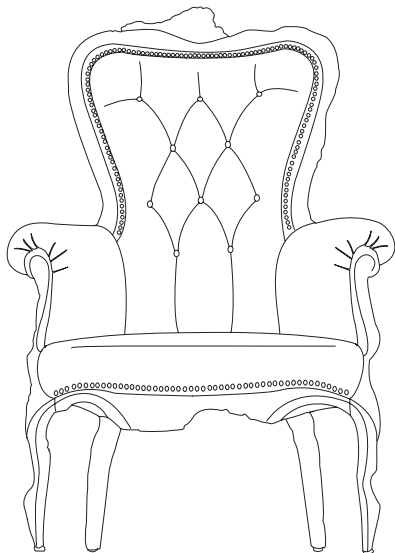

m o o o i[®]

Smoke Chair

Furniture finished with fire. The beauty and character of burned wood is now captured in a long lasting material, creating the strange sensation of sitting on burnt furniture.

Designer	Maarten Baas
Year of design	2002
Material	Burnt wood finished, epoxy resin finish
Additional	Each piece may differ due to the process used for production.

m o o o i[®]

Detailing

The enchanting texture of burnt wood. Each item from the Smoke series share the unfamiliar and untamed finish that is categorised by fire. The smoke chair has a repair kit underneath the seat in case of emergencies.

Main dimensions

80cm | 31.5"

75cm | 29.5"

40cm | 15.7"

104 cm | 40.9"