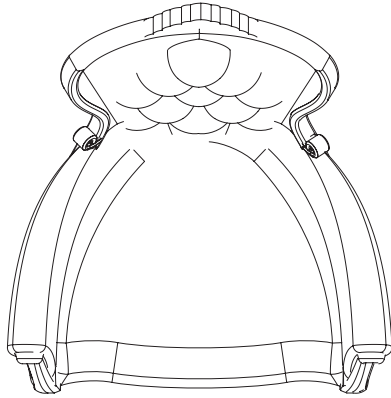

Colour

Black

Packaging

H 110 cm | 43.3"
W 82 cm | 32.3"
D 90 cm | 35.4"

Colli I

Product weight:

17,5 KG | 38,6 lb

With packaging:

Main dimensions

80cm | 31.5"

75cm | 29.5"

40cm | 15.7"

104 cm | 40.9"