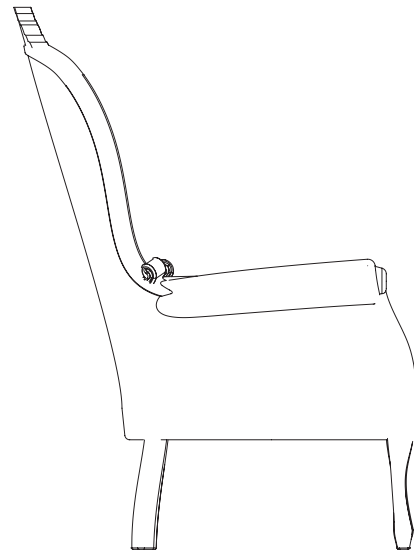

m o o o i[®]

Smoke Chair

Furniture finished with fire. The beauty and character of burned wood is now captured in a long lasting material, creating the strange sensation of sitting on burnt furniture.

Designer	Maarten Baas
Year of design	2002
Material	Burnt wood finished, epoxy resin finish
Additional	Each piece may differ due to the process used for production.

Main dimensions

80cm | 31.5"

75cm | 29.5"

40cm | 15.7"

104 cm | 40.9"