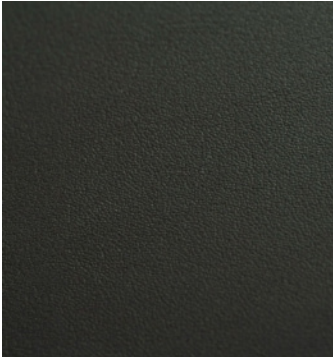

m o o o i[®]

Monster Armchair & Monster Chair

'A soft, puffy and stylish chair with a monster face embroidered on the backrest. The monster is a symbol of the eternal battle between opposite forces that take place in life and can be easily recognized inside ourselves, if we have the courage to open our eyes. Scary? Not at all! You forget all about the monster once you sit down and enjoy the chair's comfort and softness.'

Designer	Marcel Wanders
Year of design	2010
Material	Fire retardant synthetic leather
Additional	Monster Chairs can be ordered with or without face

Fabric

Black

Composition 88% PVC - compound
12% PES - fabric