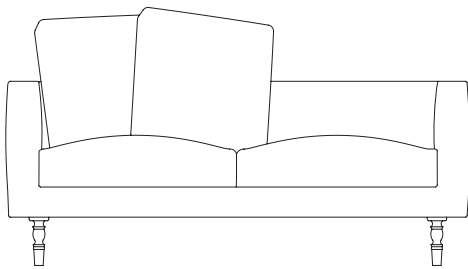

### Double seater

H 50 cm | 19.6”  
W 156 cm | 61.4”  
D 90 cm | 35.4”

### Single seater

H 50 cm | 19.6”  
W 90 cm | 35.4”  
D 90 cm | 35.4”

## Main dimensions

220cm | 86.6"

40cm | 15.7"

61cm | 24"

86cm | 33.9"

154cm | 60.6"

70cm | 27.6"

86cm | 33.9"

70cm | 27.6"

40cm | 15.7"