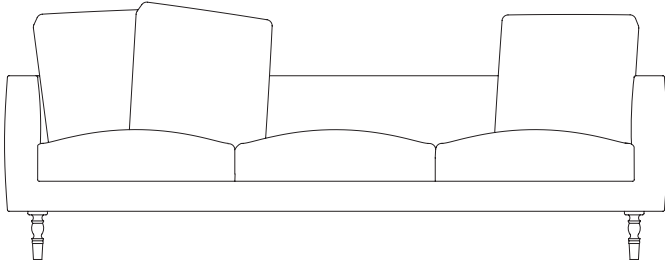

Main dimensions

220cm | 86.6"

40cm | 15.7"