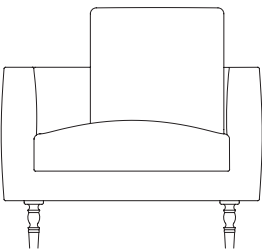

### Double seater

H 50 cm | 19.6”  
W 156 cm | 61.4”  
D 90 cm | 35.4”

## Main dimensions

220cm | 86.6"

40cm | 15.7"

61cm | 24"

86cm | 33.9"

154cm | 60.6"

70cm | 27.6"

86cm | 33.9"