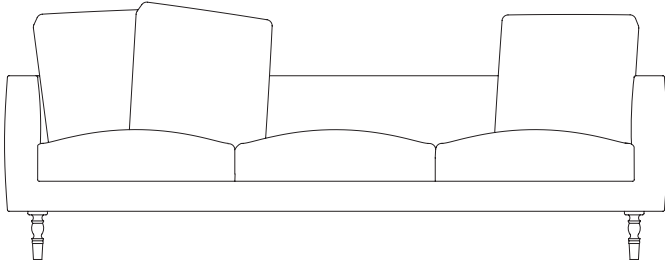

m o o o i®

Main dimensions

220cm | 86.6"

40cm | 15.7"