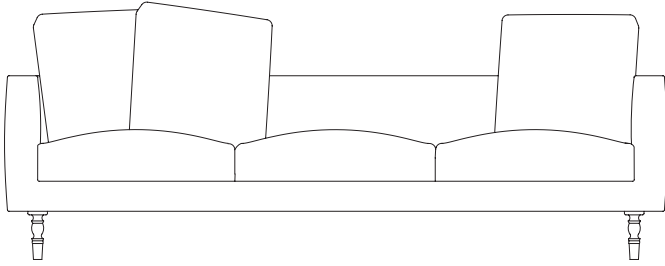

Packaging

Triple seater	Double seater	Single seater	Footstool
H 50 cm 19.6”	H 50 cm 19.6”	H 50 cm 19.6”	H 30 cm 11.8”
W 222 cm 87.4”	W 156 cm 61.4”	W 90 cm 35.4”	W 70 cm 27.5”
D 90 cm 35.4”	D 90 cm 35.4”	D 90 cm 35.4”	D 70 cm 27.5”
Colli I	Colli I	Colli I	Colli I
Product weight: 64 KG 143,3 lb	Product weight: 49 KG 108 lb	Product weight: 32 KG 70,5 lb	Product weight: 14,5 KG 31,9 lb
With packaging: 71 KG 156,5 lb	With packaging: 54 KG 119 lb	With packaging: 36 KG 79,4 lb	With packaging: 16 KG 35,3 lb

Main dimensions

220cm | 86.6"

40cm | 15.7"

61cm | 24"

86cm | 33.9"

154cm | 60.6"

70cm | 27.6"

86cm | 33.9"