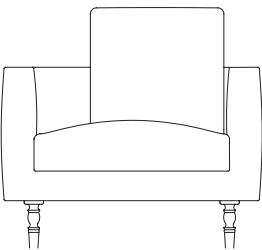

Packaging

Triple seater	Double seater	Single seater	Footstool
H 50 cm 19.6”	H 50 cm 19.6”	H 50 cm 19.6”	H 30 cm 11.8”
W 222 cm 87.4”	W 156 cm 61.4”	W 90 cm 35.4”	W 70 cm 27.5”
D 90 cm 35.4”	D 90 cm 35.4”	D 90 cm 35.4”	D 70 cm 27.5”
Colli I	Colli I	Colli I	Colli I
Product weight: 64 KG 143,3 lb	Product weight: 49 KG 108 lb	Product weight: 32 KG 70,5 lb	Product weight: 14,5 KG 31,9 lb
With packaging: 71 KG 156,5 lb	With packaging: 54 KG 119 lb	With packaging: 36 KG 79,4 lb	With packaging: 16 KG 35,3 lb

Main dimensions

220cm | 86.6"

40cm | 15.7"

61cm | 24"

86cm | 33.9"

154cm | 60.6"

70cm | 27.6"

86cm | 33.9"

70cm | 27.6"

40cm | 15.7"