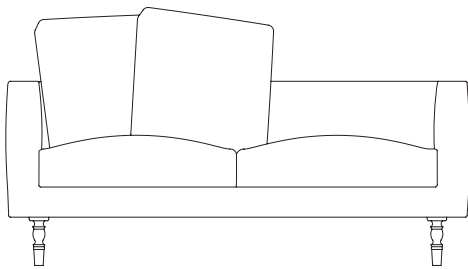

Packaging

Triple seater	Double seater	Single seater	Footstool
H 50 cm 19.6”	H 50 cm 19.6”	H 50 cm 19.6”	H 30 cm 11.8”
W 222 cm 87.4”	W 156 cm 61.4”	W 90 cm 35.4”	W 70 cm 27.5”
D 90 cm 35.4”	D 90 cm 35.4”	D 90 cm 35.4”	D 70 cm 27.5”
Colli I	Colli I	Colli I	Colli I
Product weight: 64 KG 143,3 lb	Product weight: 49 KG 108 lb	Product weight: 32 KG 70,5 lb	Product weight: 14,5 KG 31,9 lb
With packaging: 71 KG 156,5 lb	With packaging: 54 KG 119 lb	With packaging: 36 KG 79,4 lb	With packaging: 16 KG 35,3 lb

Main dimensions

220cm | 86.6"

40cm | 15.7"

61cm | 24"

86cm | 33.9"

154cm | 60.6"

70cm | 27.6"

86cm | 33.9"

70cm | 27.6"

40cm | 15.7"