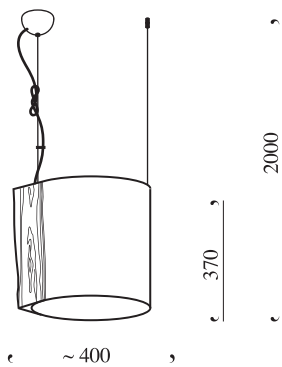

## pendant lamp

inside - natural white Art. No. wis m p w

inside - spring green Art. No. wis m p g

light-bulb - 1 x max 150W

design by Ieva Kalēja

---

material - wood | bulb socket - E27 | voltage - 220-240 V ~ 50/60 Hz | environment - indoor | 

---

our wise lamp generates an aura of visceral energy and vitality around her. she will organically blend into a rural environment, as well as providing the essence of nature within city apartments. this lamp is made from wood and harnesses the power of the moment when her wood was felled. in the wise one, the harshness of nature is contrasted with the perfect refinement of the same material and highlights the skill of its craftsmen in transcending classical views of the traditional use of wood. as light shines through the thin ash wood, it creates a luminous atmosphere though a gamma of the colours of sunrise. all of the lighting body's components are inherently natural and refined right down to the finest details - each log has been selected for its individuality, thus preserving the individual character of each tree. lamp providing direct, diffused light. light