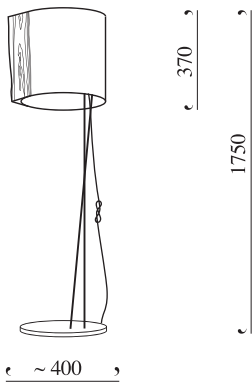

„mammalampa” the wise one

floor lamp

inside - natural white Art. No. wis m fw

inside - spring green Art. No. wis m fg

light-bulb - 1 x max 150W

design by Ieva Kalēja

materials - wood, brass, painted steel | bulb socket - E27 | voltage - 220-240 V ~ 50/60 Hz | environment - indoor | 

wise's collection consists of a ceiling lamp and floor lamp with asymmetrically crossed feet made from two complementary materials - brass and painted metal - which accent the spontaneous character of a felled tree. our wise lamps are available in two different inner colour versions - naturally white and spring green. lamp providing direct, diffused light.