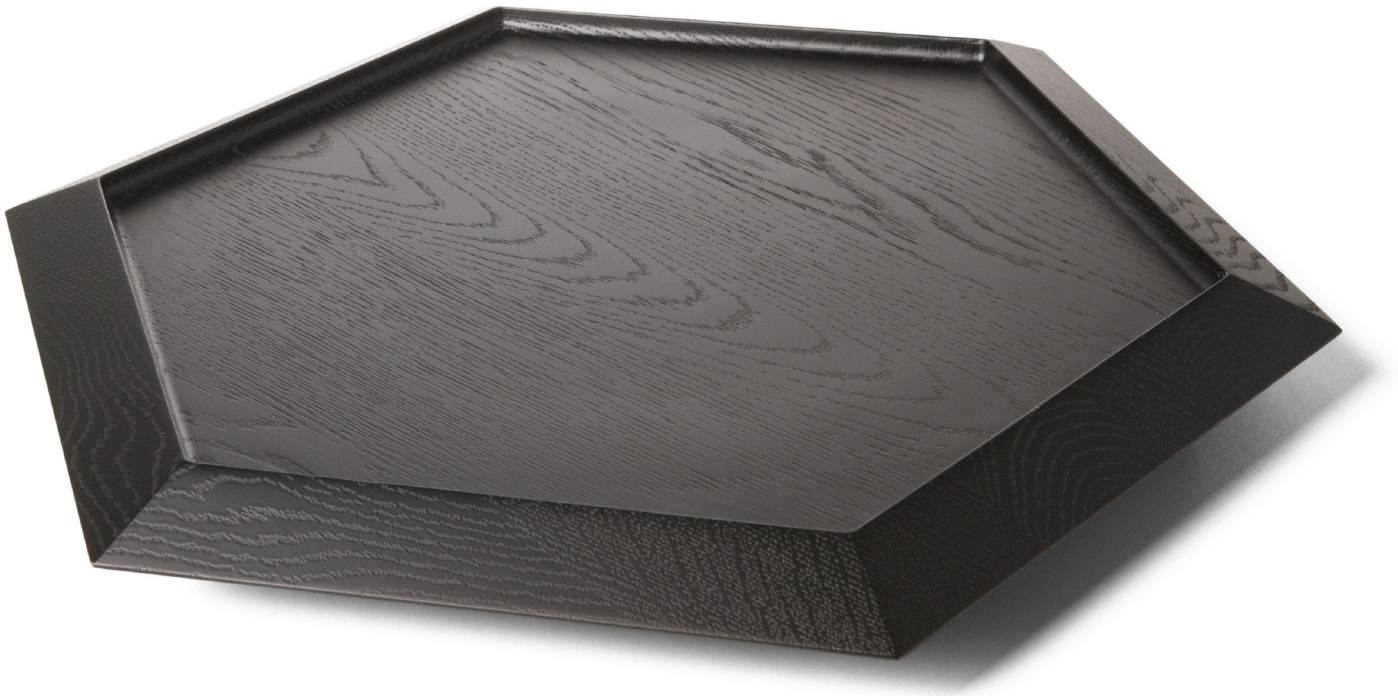

m o o o i[®]

Elements 001

I have always been seduced by the perfect form the cactus symbolizes. The fact that it is modular, allowing for multiple combinations, has always seemed interesting. I wanted to exploit this quality, building up the piece with different shapes. The priority for me was that each part, if removed from the whole, would still be appealing but also have a function of its own. So, a functional sculpture it was: A piece that could be as beautiful as the cactus, but that would offer a variety of uses. At the beginning, I thought of making a series of stackable stools in different materials. I thought about it for a while and started wondering, “why should they all be stools?” So we started working with the Moooi team on a new concept where each piece of the stackable sculpture would have a different use: mirror, table, tray, etc. A series of different colours, materials and finishes would then be applied to each vertebra making the whole richer and more flexible.

Designer	Jamie Hayon
Year of design	2007
Material	Solid wood
Additional	Table top for 005 and a removable drinks tray.

m o o o i[®]

Detailing

The underside of the tray has been specially designed to sit on top of Elements 005. This also helps you to create your stackable sculpture.

Colour

White

Black

Wenge

Additional information

Examples to create your own stackable sculpture.

Packaging

H 54 cm | 21.3"
W 46,5 cm | 18.3"
L 7 cm | 2.8"