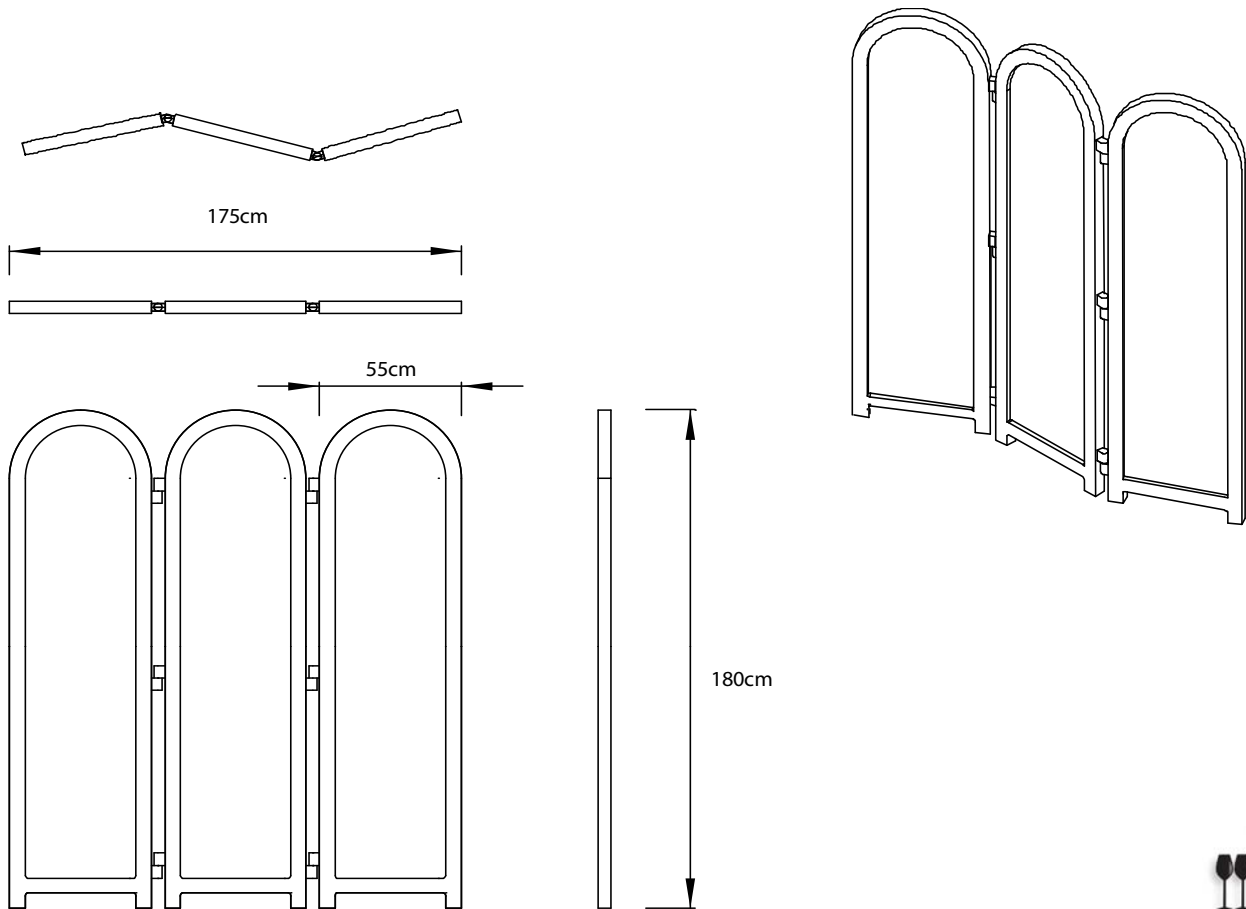

Detailing

A substantial structure wrapped in the visual softness and innocence of paper.

Colour

Main dimensions

Technical

 4x173x180 (lxwxh)
**-product weight

 4x59x180 (lxwxh)
**-product weight

Packaging