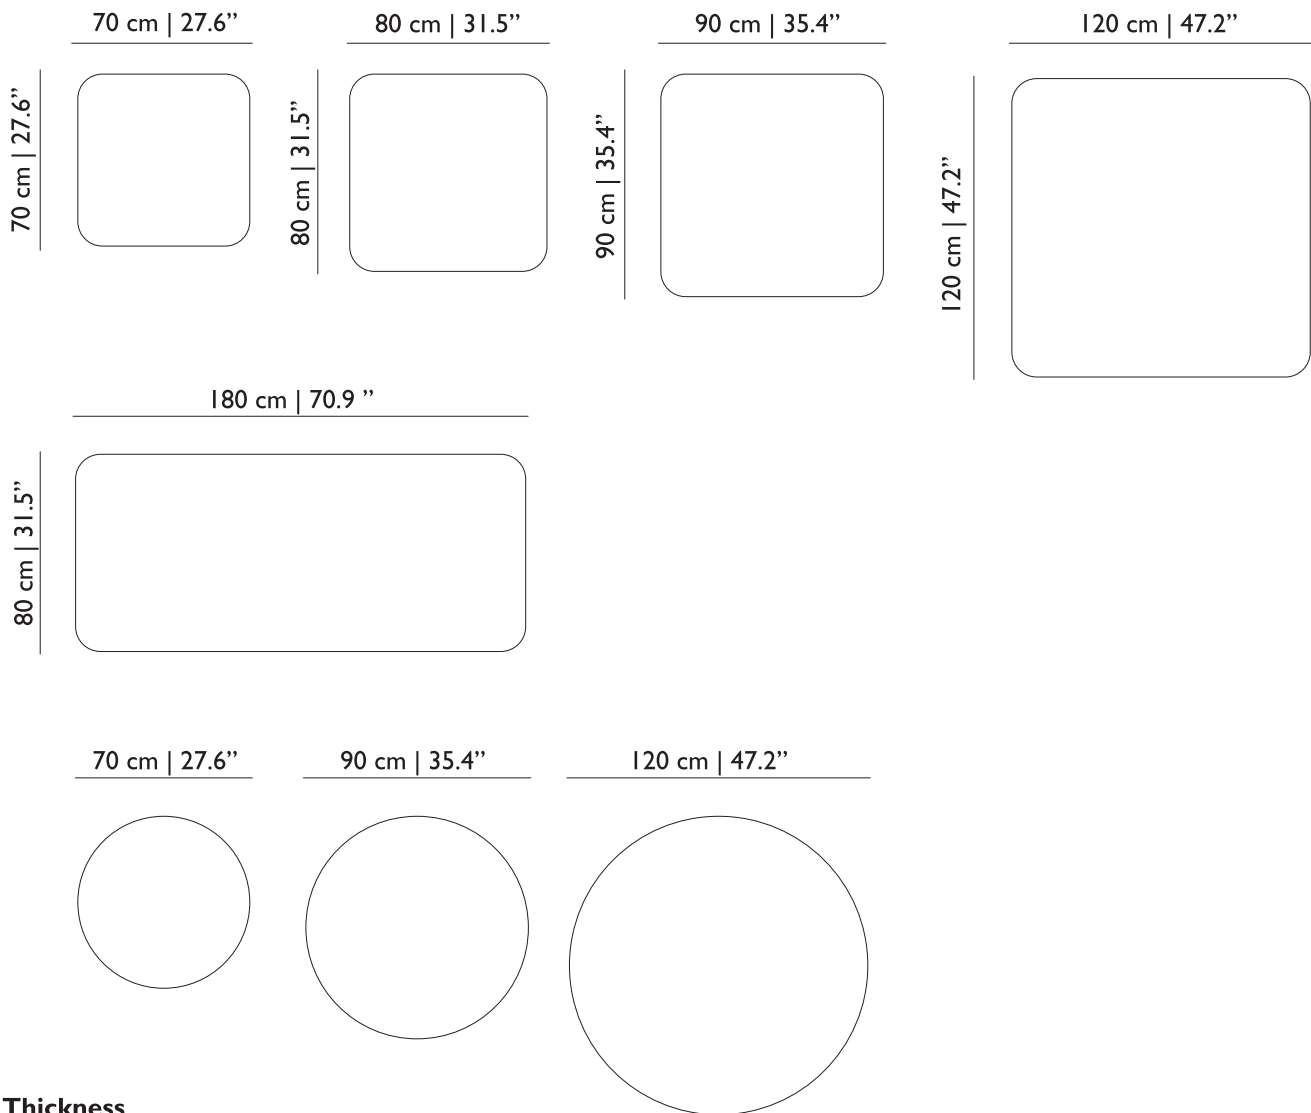

90 x 90 | 90Ø

H 4 cm | 1.6"
W 91 cm | 35.8"
D 91 cm | 35.8"

90 x 90

Colli I
Product weight:
17 KG | 37,5 lb
With packaging:
19 KG | 41,9 lb

90Ø

Colli I
Product weight:
13 KG | 28,6 lb
With packaging:
15 KG | 33 lb

120 x 120 | 120Ø

H 4 cm | 1.6"
W 121 cm | 47.6"
D 121 cm | 47.6"

120 x 120

Colli I
Product weight:
30 KG | 66,1 lb
With packaging:
32 KG | 70,5 lb

120Ø

Colli I
Product weight:
24 KG | 53 lb
With packaging:
26 KG | 57.3 lb

180 x 80

H 4 cm | 1.6"
W 181 cm | 71.3"
D 81 cm | 31.9"

Colli I

Product weight:
30 KG | 66,1 lb
With packaging:
32 KG | 70,5 lb

80x 80

H 4 cm | 1.6"
W 81 cm | 31.8"
D 81 cm | 31.8"

Colli I

Product weight:
16 KG | 35,3 lb
With packaging:
18 KG | 39,7 lb

m o o i[®]

Main dimensions

Thickness

2,7 cm | 1.06"

These table tops fits on: