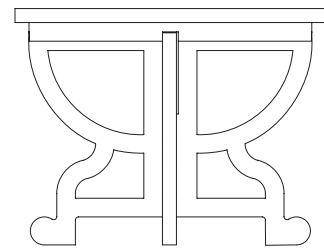

white

Packaging

H 18 cm | 7"
W 247 cm | 97.2"
D 105 cm | 41.3"

Colli 1

Product weight:
52 KG | 114,6 lb
With packaging:
55 KG | 121,3 lb

Cleaning Instructions

To clean the Paper furniture, you should first dust with a dry micro-fibre cloth, feather duster or similar. A damp cloth can also be used to remove dirt and grease.

m o o o i[®]

Main dimensions

240 cm | 94.5"

100 cm | 39.4"

76 cm | 29.9"