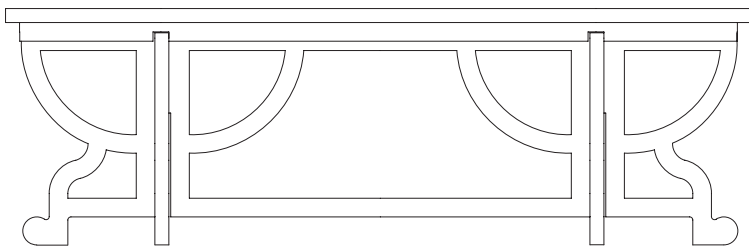

white

Packaging

H 18 cm | 7"
W 247 cm | 97.2"
D 105 cm | 41.3"

Colli 1

Product weight:
52 KG | 114,6 lb
With packaging:
55 KG | 121,3 lb

Cleaning Instructions

To clean the Paper furniture, you should first dust with a dry micro-fibre cloth, feather duster or similar. A damp cloth can also be used to remove dirt and grease.

m o o o i[®]

Main dimensions

240 cm | 94.5"

100 cm | 39.4"

76 cm | 29.9"