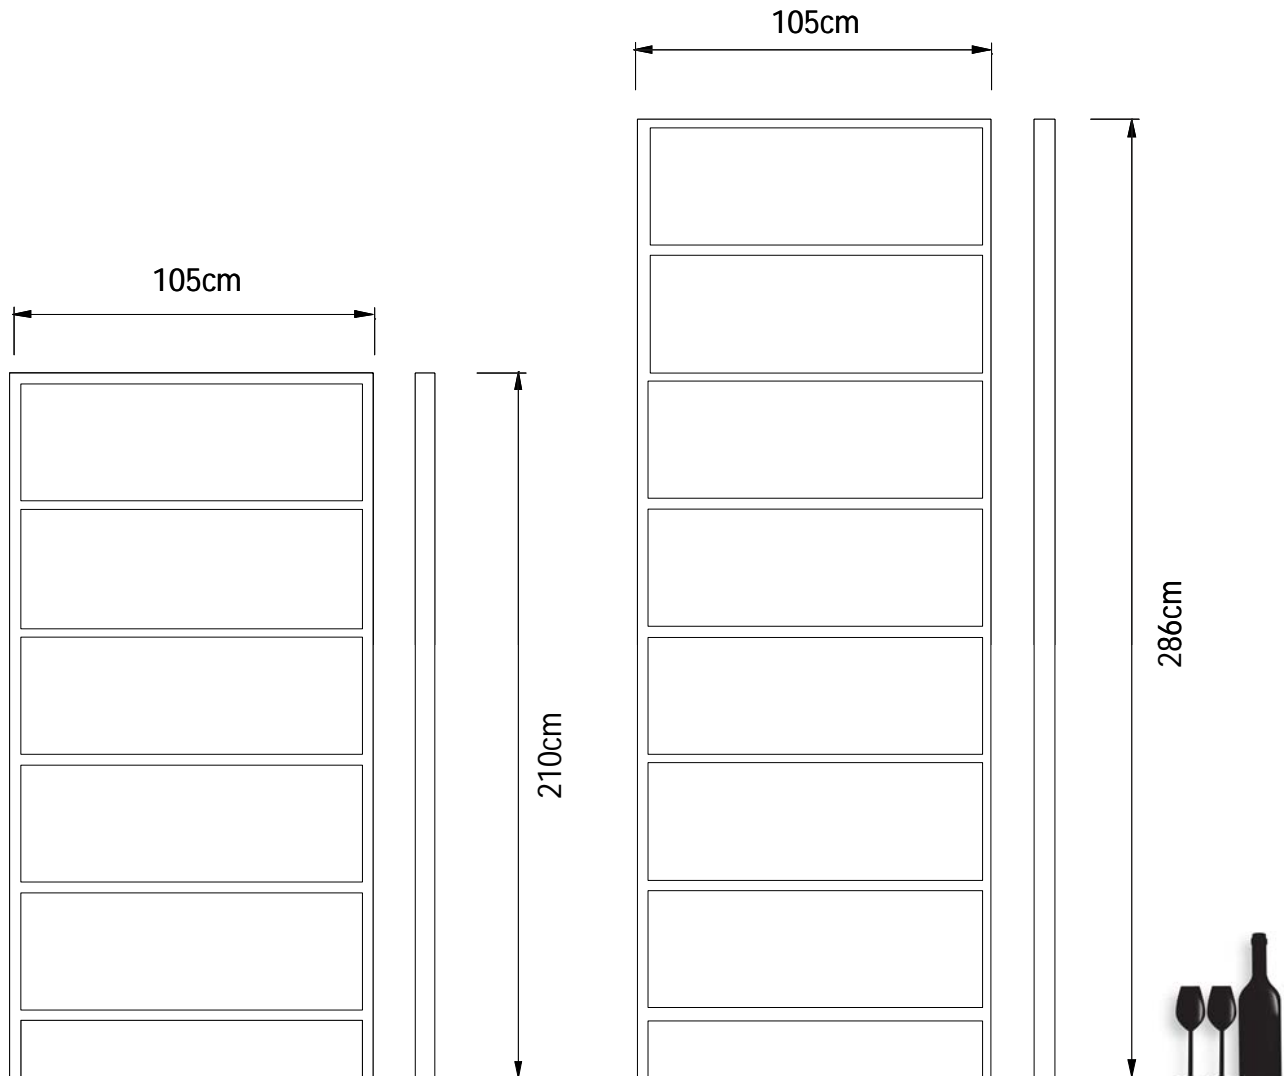

Oblique

Make this the mood board of your lifestyle. Display all your favorite publications, company magazines, booklets, guides or photos in the chicest way possible.

Designer	Marcel Wanders	
Year of design	2002	
Material	Solid Oak and MDF	
Additional	Indoor use only	
Product Codes	Moooi, accessories, oblique small, oak	MOAOOSO----
	Moooi, accessories, oblique big, oak,	MOAOOBO----
	Moooi, accessories, oblique small, MDF	MOAOOSM----
	Moooi, accessories, oblique big, MDF	MOAOOBM----

Detailing Each shelf has a lipped edge to prevent items falling.

Colour

 White RAL9016	 black stained	 Red RAL 3020	 Orange RAL2004	 Natural Lacquer
 Wenge	 Black RAL 9005	 Bloody brown	 Grey brown	 Natural Oil
 White Wash				

Main dimensions

Technical

When positioning the Oblique, ensure that you leave sufficient distance from the wall in relation to the height. Moooi recommends allowing a distance from the wall to the feet that is 1/5th of the height of the Oblique.

Packaging

	Oak	MDF
	H-219cm	H-219cm
	W-114cm	W-114cm
	D-8.5cm	D-85cm
	1-Colli	1-Colli
	26,5-Net	28-Net
	28-Gross	39,5-Gross

	Oak	MDF
	H-295cm	H-295cm
	W-135	W-135
	D-85cm	D-8.5cm
	1-Colli	1-Colli
	33-Net	35-Net
	37.5-Gross	39-Gross