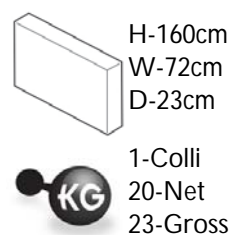

m o o o i®

Main dimensions

Technical

The construction of the Paper furniture is intelligent and easy to operate. Each component slots into the other which enables one part to bare it's weight and share it's strength with the another. There are no screws, no nuts and no bolts.

Packaging