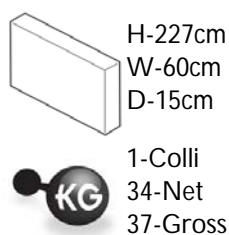

m o o o i®

Main dimensions

Technical

The construction of the Paper furniture is intelligent and easy to operate. Each component slots into the other which enables one part to bare it's weight and share it's strength with the another. There are no screws, no nuts and no bolts.

Packaging