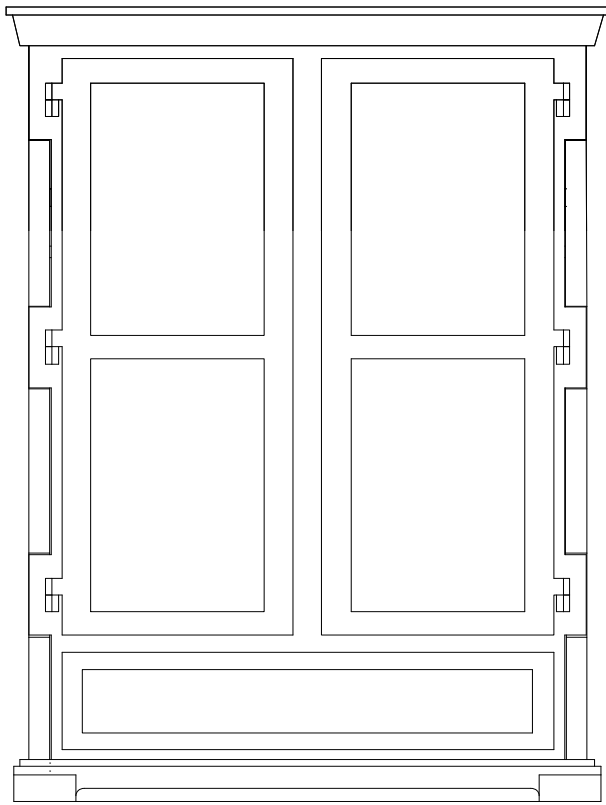

m o o o i®

Main dimensions