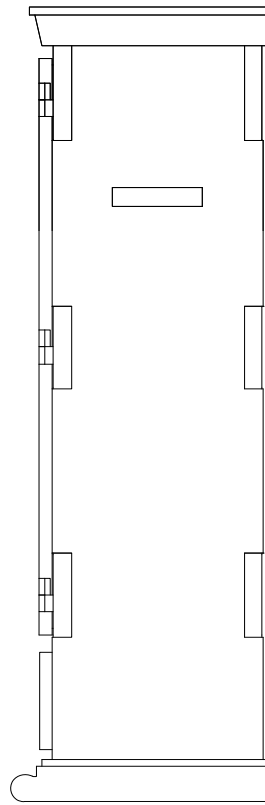

<i>Designer</i>	Studio Job	
<i>Year of design</i>	2005	
<i>Material</i>	Honeycomb panels, paper and cardboard	
<i>Additional</i>	Indoor use only	
<i>Product Codes</i>	Paper Cabinet	MOCPCUP---W

Detailing

The Paper collection illustrates it's story with a lacquered paper finish.

Colour

m o o o i[®]

Main dimensions

Technical

The construction of the Paper furniture is intelligent and easy to operate. Each component slots into the other which enables one part to bare it's weight and share it's strength with the another. There are no screws, no nuts and no bolts.