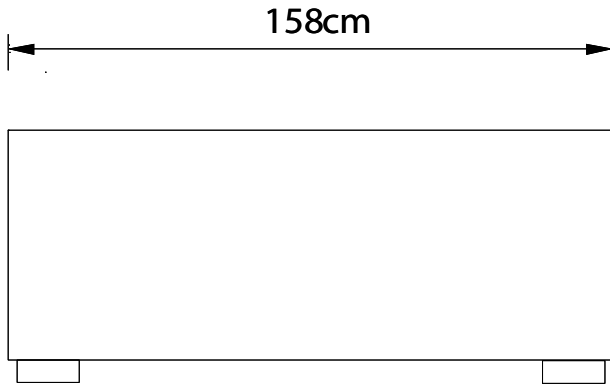

m o o o i®

Main dimensions