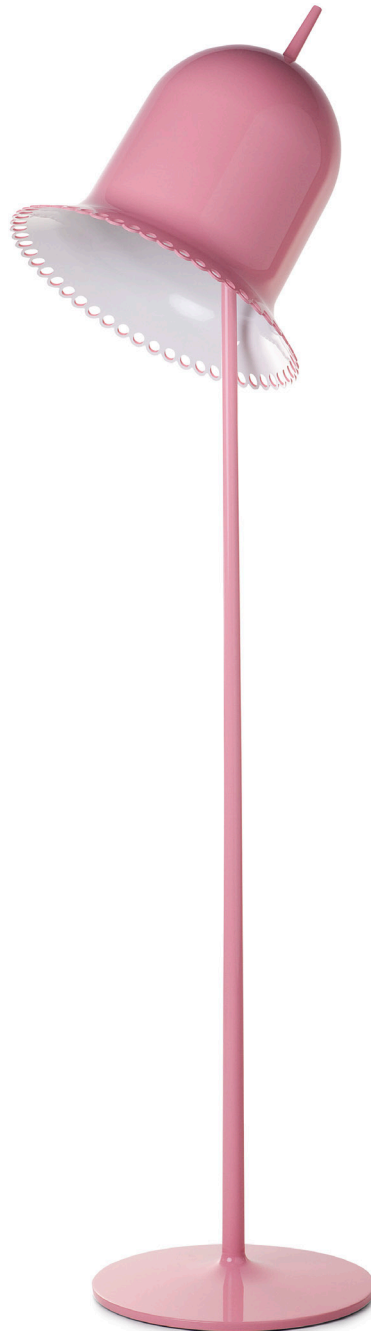

m o o o i[®]

Lolita floor lamp

Who is afraid of pink? My imagination chases female archetypes intentionally. Frivolous, even naive objects are my favorite victims. And when, during such a process, I manage to be creative in an evidently reserved way, I then touch the purest meaning of my work and frivolity becomes timeless elegance. Lolita is here to play with your emotions. She is here to break your everyday routine.

Designer	Nika Zupanc
Year of design	2008
Material	Injection moulded ABS shade, polyurethane base
Additional	Lolita standing lamp shades have been specifically designed to be positioned also at a 45 degree angle

Detailing

The Lolita shade is characterized by a dainty polka dot edge. Inside the Lolita shade lies a warm white glow.

Please refer to the manual for more information

Colour

White
RAL 9016

Black
RAL 9005

Grey
RAL 7036

Pink
RAL 3015

Technical

E14 x I
25 W MAX type B
Cable length 3M (transparent)
Europlug

E12 x I
40 W MAX type B
Cable length 3M (black)
US 2-pin plug

Packaging

H 46 cm | 18.1"
W 46 cm | 18.1"
D 166 cm | 65.4"