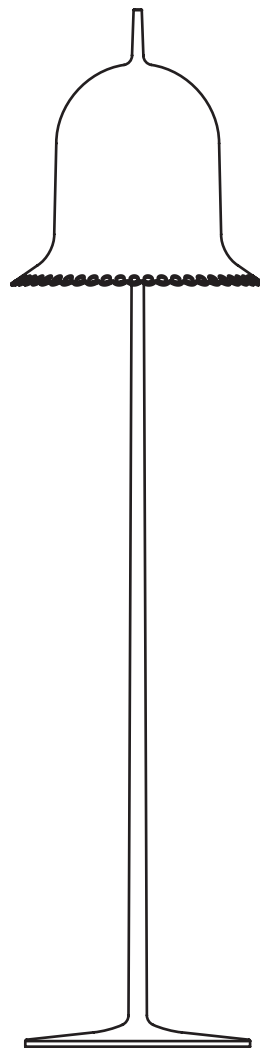

Designer	Nika Zupanc
Year of design	2008
Material	Injection moulded ABS shade, polyurethane base
Additional	Lolita standing lamp shades have been specifically designed to be positioned also at a 45 degree angle

Detailing

The Lolita shade is characterized by a dainty polka dot edge. Inside the Lolita shade lies a warm white glow.

Please refer to the manual for more information

Colour

White
RAL 9016

Black
RAL 9005

Grey
RAL 7036

Pink
RAL 3015

Technical

E14 x I
25 W MAX type B
Cable length 3M (transparent)
Europlug

E12 x I
40 W MAX type B
Cable length 3M (black)
US 2-pin plug

Packaging

H 46 cm | 18.1"
W 46 cm | 18.1"
D 166 cm | 65.4"

m o o o i[®]

Main dimensions

37cm | 14.6"

152cm | 59.8"