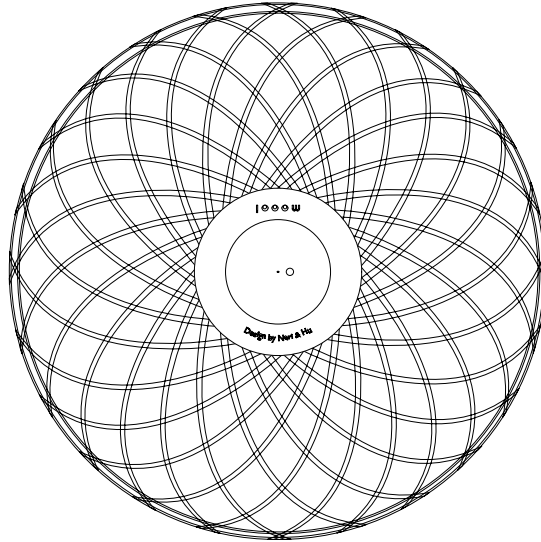

Detailing

The Emperor has a glass diffuser, that creates a very warm glow of light.

Please refer to the manual for more information

Colour

Red
RAL 3004

Black
RAL 9005

Technical

E27 x 1
60 W MAX (Halogen)
Cable length 4M (black textile)
10M cable available on request
Plastic black canopy

m o o o i[®]

Main dimensions

60cm | 23.6"

43cm | 16.9"