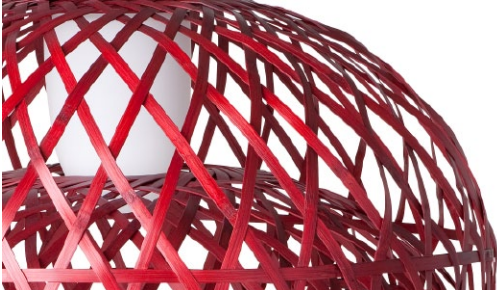

m o o o i[®]

Emperor small

Once upon a time an Asian emperor received as a gift a nightingale. The charming bird sang so beautifully that the emperor always wanted it by his side. He placed the nightingale a majestic hand woven bamboo cage in the imperial chambers and listened, enchanted, to the magic sound...

Designer
Year of design
Material
Additional

Neri & Hu
2009
Bamboo rattan cage shade and glass diffuser.
Each cage is woven by hand and therefore has a unique character.
In-line foot dimmer on floor lamp.

Detailing

The Emperor has a glass diffuser, that creates a very warm glow of light.

Please refer to the manual for more information

Colour

Red
RAL 3004

Black
RAL 9005

Technical

E27 x 1
60 W MAX (Halogen)
Cable length 4M (black textile)
10M cable available on request
Plastic black canopy