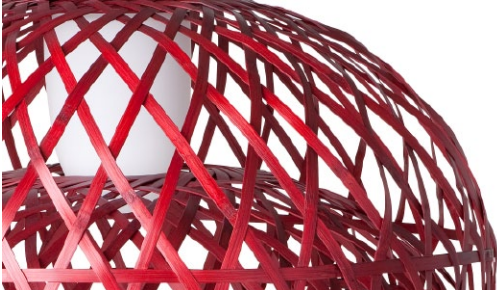

m o o o i[®]

Emperor floor lamp

Once upon a time an Asian emperor received as a gift a nightingale. The charming bird sang so beautifully that the emperor always wanted it by his side. He placed the nightingale in a majestic hand woven bamboo cage in the imperial chambers and listened, enchanted, to the magic sound...

Designer
Year of design
Material
Additional

Neri & Hu
2009
Bamboo rattan cage shade, glass diffuser and Zamac base with steel frame.
Each cage is woven by hand and therefore has a unique character.
In-line foot dimmer on floor lamp.
The base, stem and shade are packed separately and has to be mounted by hand.

Detailing

The Emperor has a glass diffuser, that creates a very warm glow of light.

Please refer to the manual for more information

Colour

Red
RAL 3004

Black
RAL 9005

Technical

G9 x I