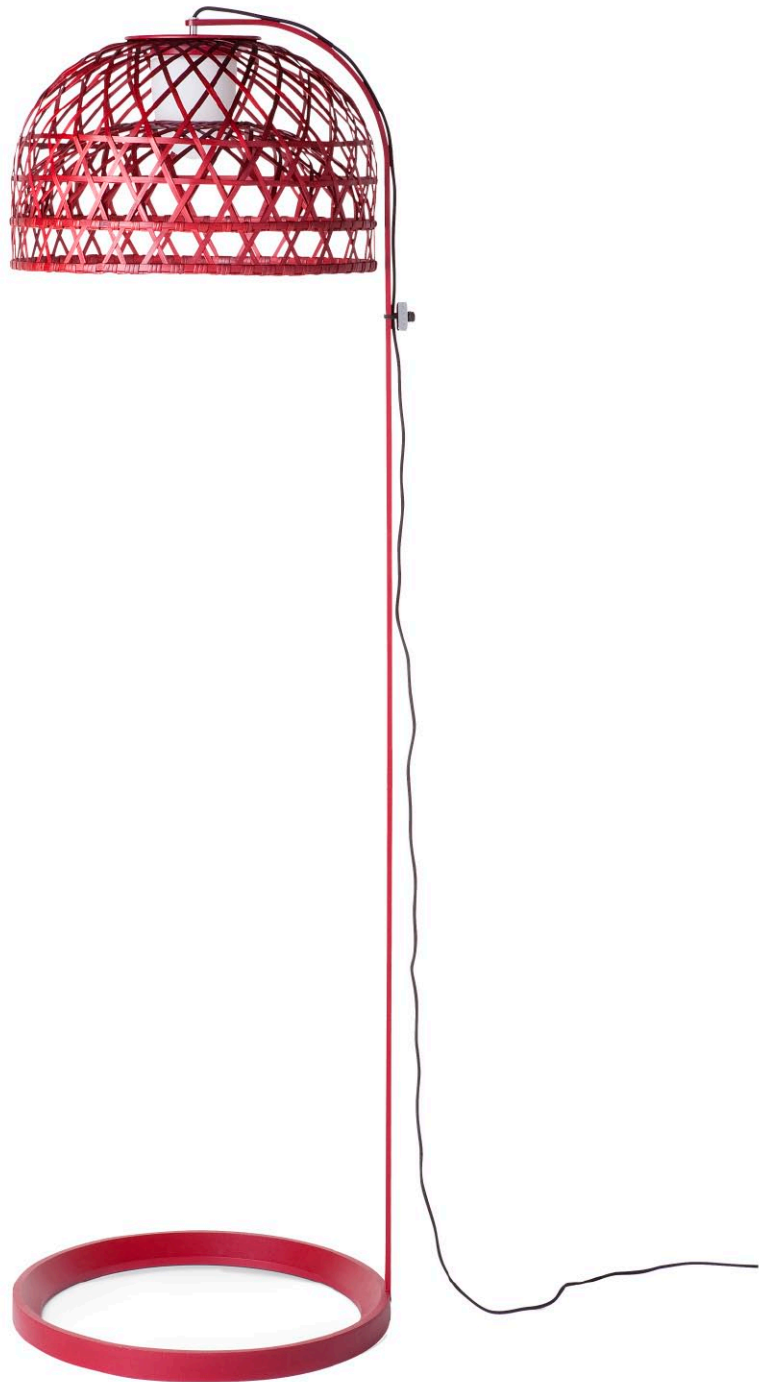

m o o o i[®]

Emperor floor lamp

Once upon a time an Asian emperor received as a gift a nightingale. The charming bird sang so beautifully that the emperor always wanted it by his side. He placed the nightingale in a majestic hand woven bamboo cage in the imperial chambers and listened, enchanted, to the magic sound...

Designer
Year of design
Material
Additional

Neri & Hu
2009
Bamboo rattan cage shade, glass diffuser and Zamac base with steel frame.
Each cage is woven by hand and therefore has a unique character.
In-line foot dimmer on floor lamp.
The base, stem and shade are packed separately and has to be mounted by hand.

Detailing

The Emperor has a glass diffuser, that creates a very warm glow of light.

Please refer to the manual for more information

Colour

Red
RAL 3004

Black
RAL 9005

Technical

G9 x I

Main dimensions

53cm | 20.9"

180cm | 70.9"